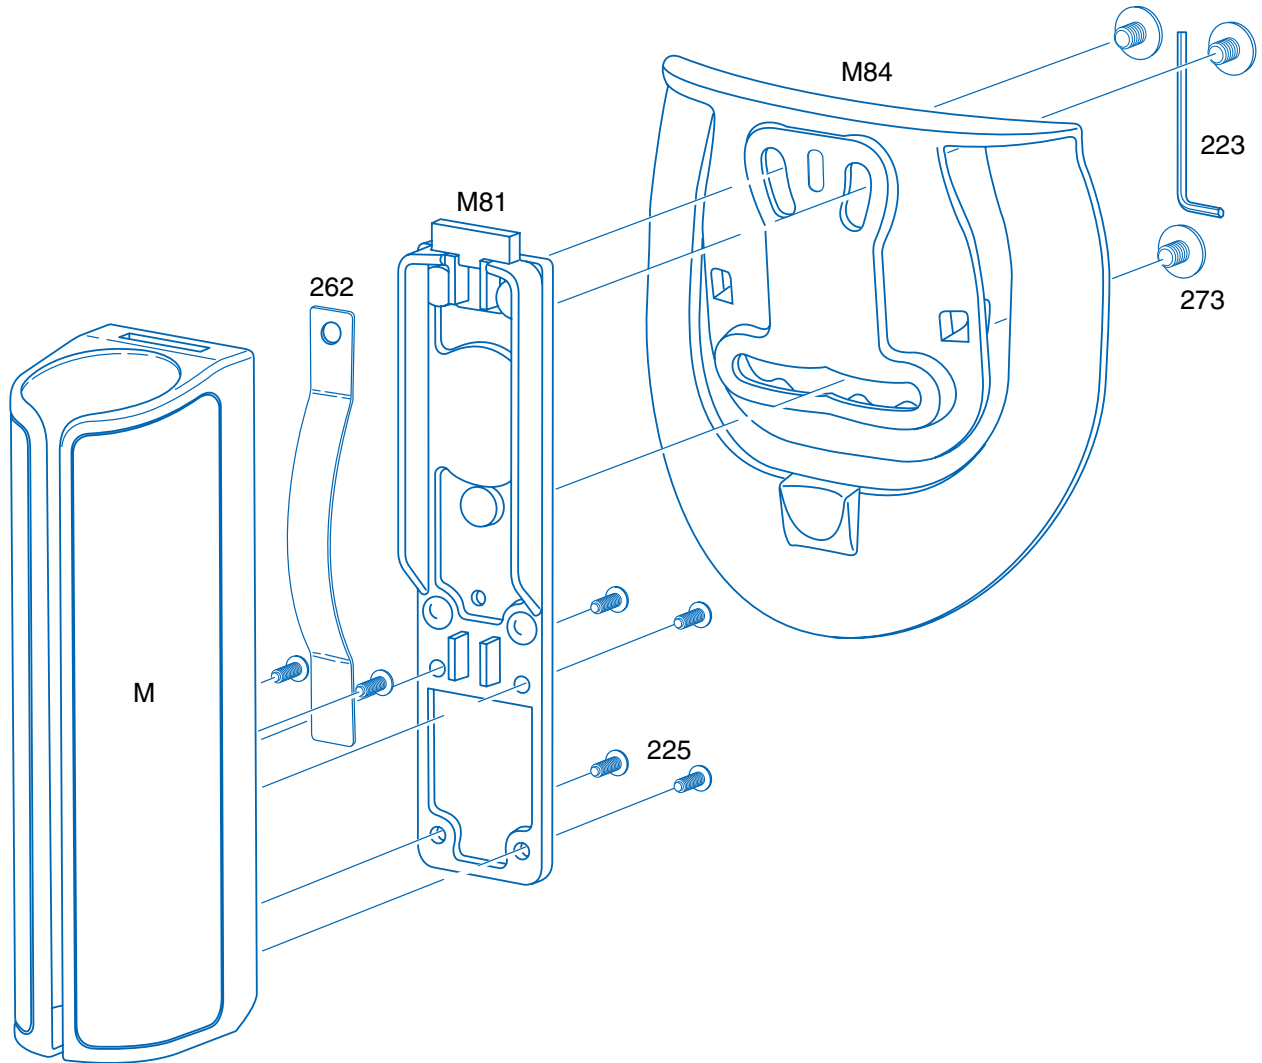

F21 SideBreak Paddle Scabbard

DATABASE

Body		
Black	M58	5.35
Basketweave	M59	5.35
ASPtec	M60	5.35
Ballistic Weave	M61	5.35
Back Plate	M81	1.90
Paddle	M84	5.00
Hex Key	223	.25
Back Plate Screw	225	.10
Retention Clip	262	.20
Adjustment Screw	273	.75