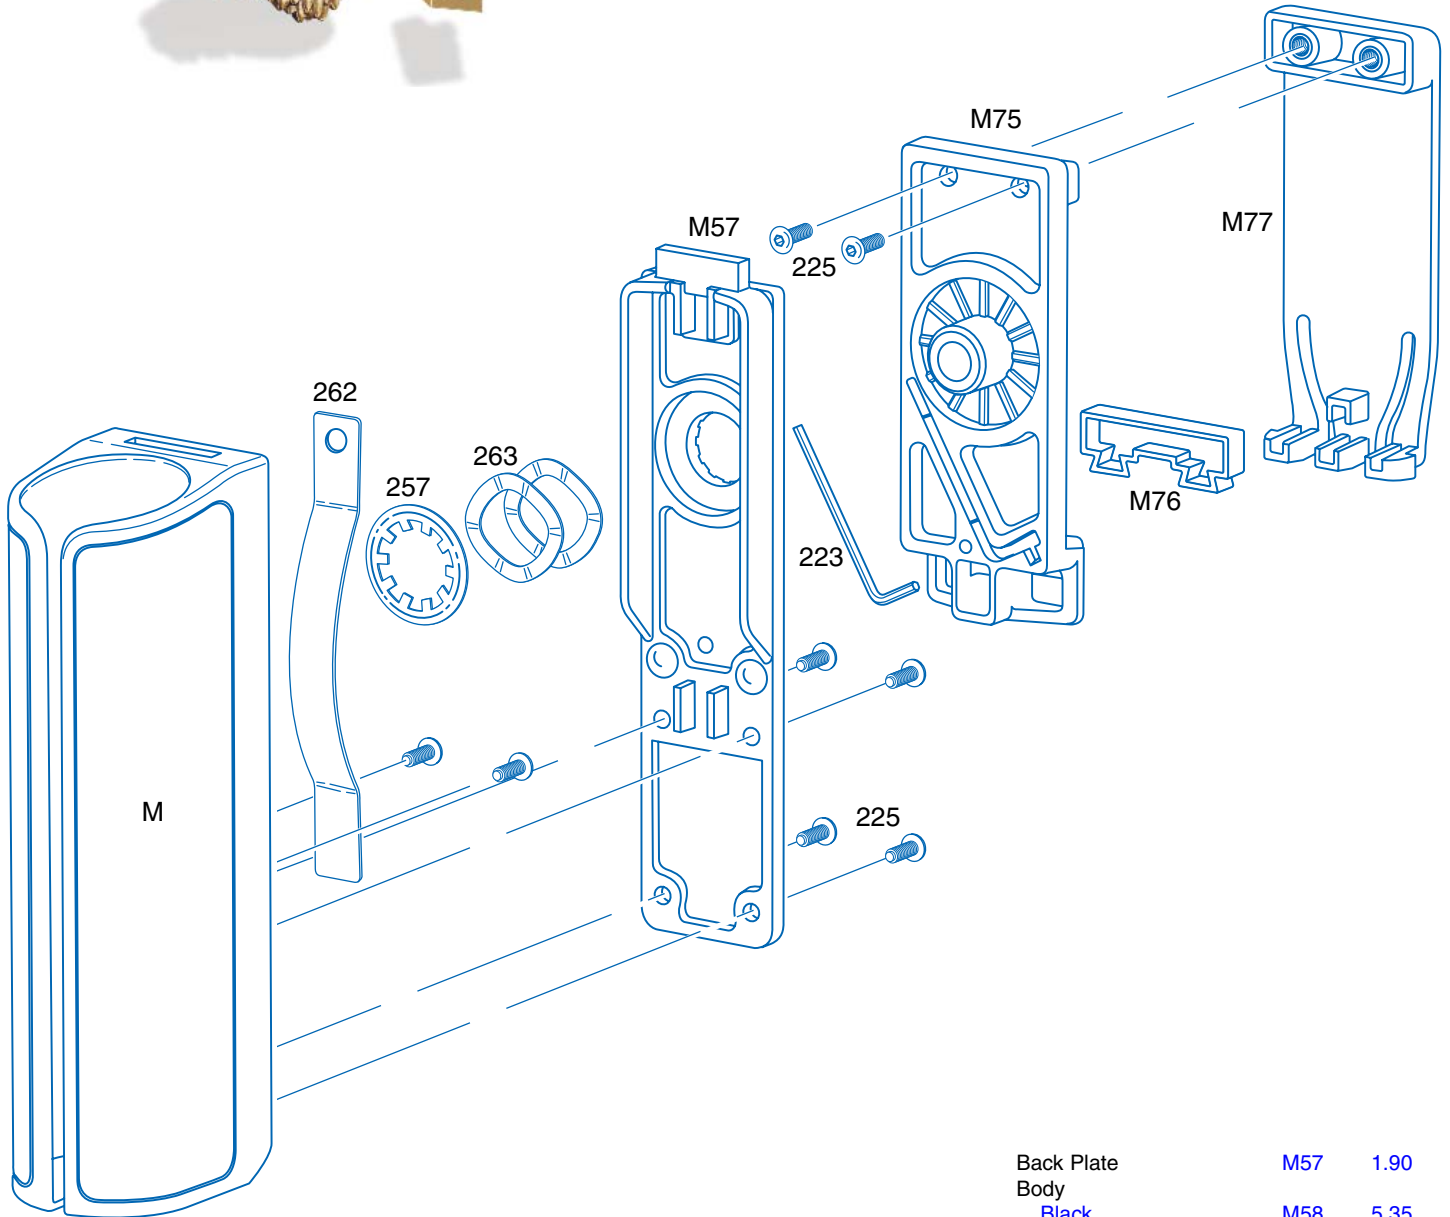

F21 SideBreak Clip-On Scabbard

DATABASE

Back Plate	M57	1.90
Body		
Black	M58	5.35
Basketweave	M59	5.35
ASPtec	M60	5.35
Ballistic Weave	M61	5.35
Rotating Base	M75	2.50
2" Adjustment Block	M76	1.00
Belt Clip	M77	2.50
Hex Key	223	.25
Back Plate Screw	225	.10
Lock Ring	257	.20
Retention Clip	262	.20
Wave Washer	263	.25