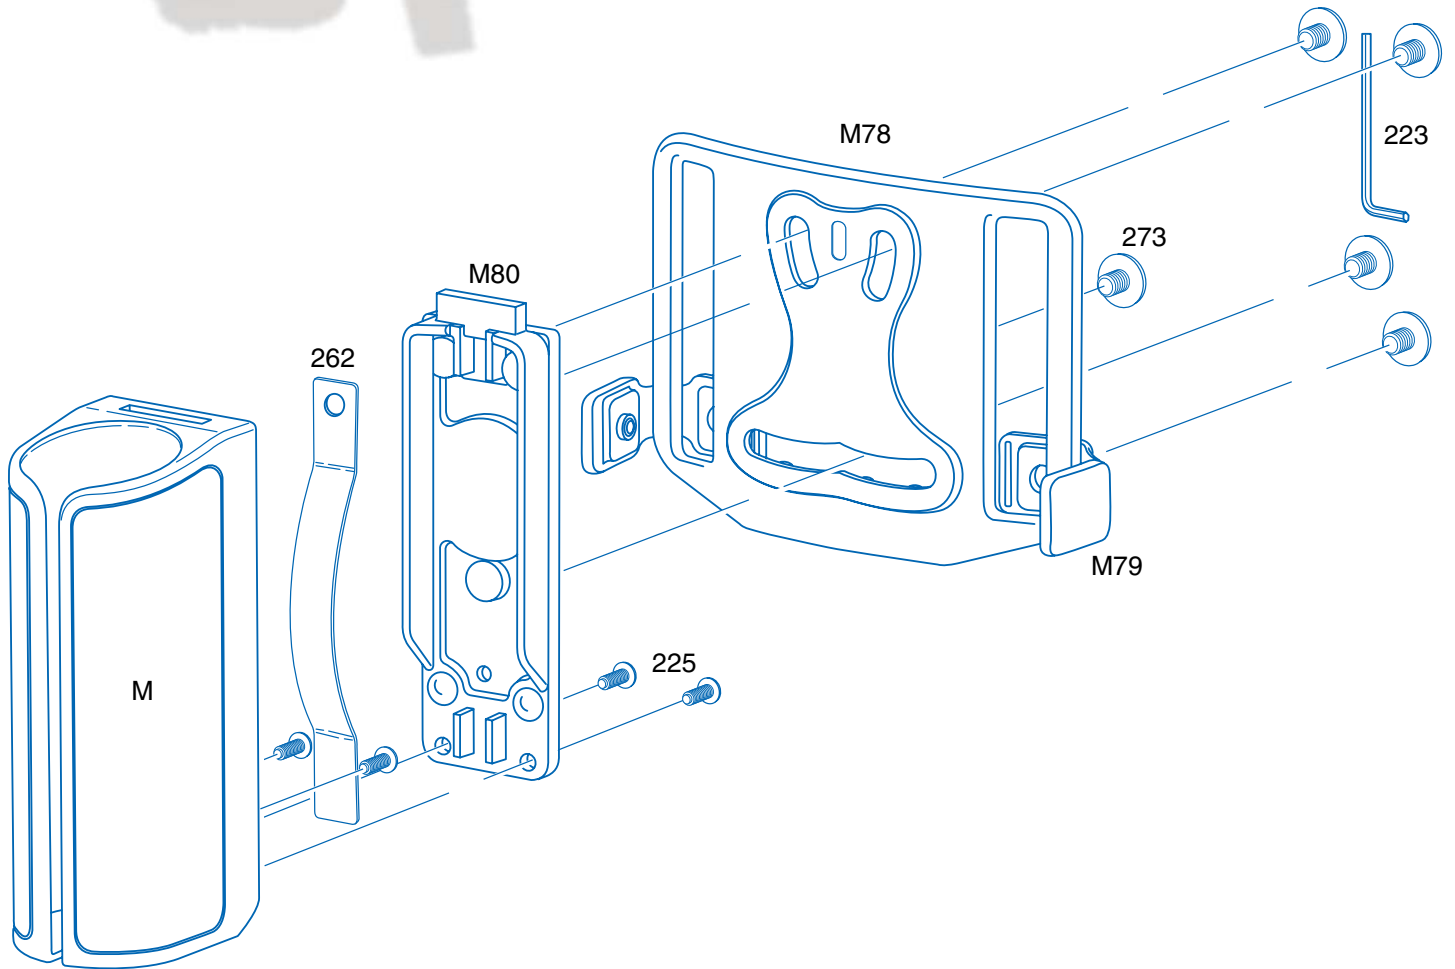

F16 SideBreak Belt Plate Scabbard

DATABASE

Body		
Black	M53	5.20
Basketweave	M54	5.20
ASPtec	M55	5.20
Ballistic Weave	M56	5.20
Belt Plate	M78	5.00
Belt Width Adjuster	M79	1.00
Back Plate	M80	1.80
Hex Key	223	.25
Back Plate Screw	225	.10
Retention Clip	262	.20
Adjustment Screw	273	.75